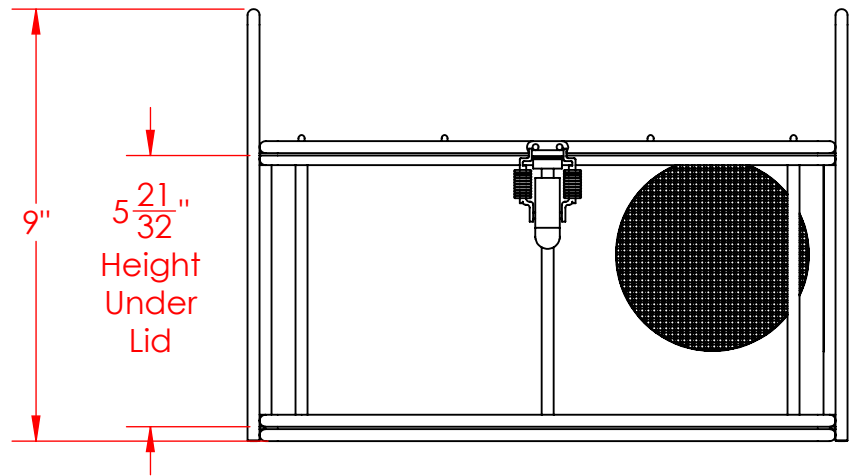

8 7 6 5 4 3 2 1

Lid Hidden in this View to show Approx Inside Dimensions

Ø 1/4" Frame Rod

Lined Bottom, Side, and Lid with 8 Mesh x .047" Woven Wire (.078" Openings, 39% Open Area)

UNLESS OTHERWISE SPECIFIED:  
 DIMENSIONS ARE IN INCHES  
 TOLERANCES:  
 FRACTIONAL ± 1/16"  
 ANGULAR: ± 5 DEG.  
 TWO PLACE DECIMAL ±0.03  
 THREE PLACE DECIMAL ±0.015

EST WGT  
 8.6 lbs.  
 MATERIAL  
 304 Stainless Steel  
 FINISH  
 Natural

Rectangular Wire Mesh Basket: 12Lx6Wx6H, 304 SS, 1/4 Rod Frame, Hinged Lid with Latch, Stacking Handles, Mesh: 8 x .047

SIZE **B** DWG. NO. TMT-120060060-Q08S