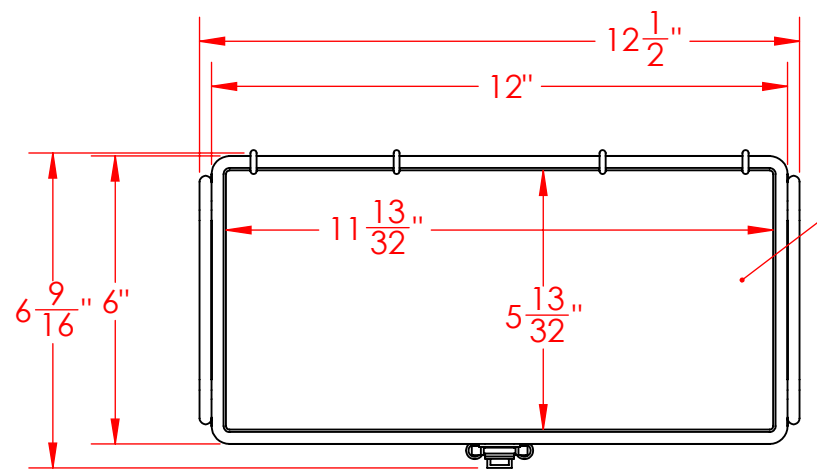

8 7 6 5 4 3 2 1

Lid Hidden in this View to show Approx Inside Dimensions

Ø 1/4" Frame Rod

Lined Bottom, Side, and Lid with 8 Mesh x .047" Woven Wire (.078" Openings, 39% Open Area)

UNLESS OTHERWISE SPECIFIED:  
 DIMENSIONS ARE IN INCHES  
 TOLERANCES:  
 FRACTIONAL ± 1/16"  
 ANGULAR: ± 5 DEG.  
 TWO PLACE DECIMAL ±0.03  
 THREE PLACE DECIMAL ±0.015

EST WGT  
 8.6 lbs.  
 MATERIAL  
 304 Stainless Steel  
 FINISH  
 Natural

Rectangular Wire Mesh Basket: 12Lx6Wx6H, 304 SS, 1/4 Rod Frame, Hinged Lid with Latch, Stacking Handles, Mesh: 8 x .047

SIZE **B** DWG. NO. TMT-120060060-Q08S

DO NOT SCALE DRAWING

SCALE: 1:4

SHEET 1 OF 1

8 7 6 5 4 3 2 1

D  
C  
B  
A

D  
C  
B  
A