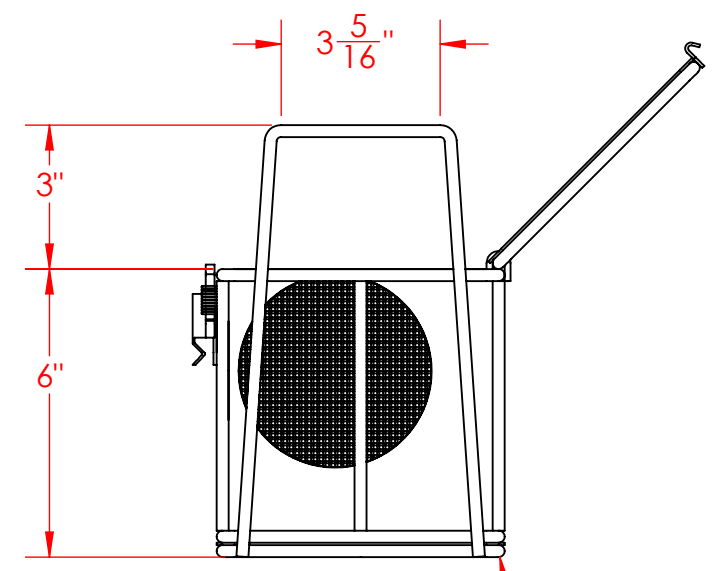

8 7 6 5 4 3 2 1

Lid Hidden in this View to show Approx Inside Dimensions

Ø 1/4" Frame Rod

Lined Bottom, Side, and Lid with 8 Mesh x .047" Woven Wire (.078" Openings, 39% Open Area)

UNLESS OTHERWISE SPECIFIED:  
 DIMENSIONS ARE IN INCHES  
 TOLERANCES:  
 FRACTIONAL ± 1/16"  
 ANGULAR: ± 5 DEG.  
 TWO PLACE DECIMAL ±0.03  
 THREE PLACE DECIMAL ±0.015

EST WGT  
 8.6 lbs.  
 MATERIAL  
 304 Stainless Steel  
 FINISH  
 Natural

Rectangular Wire Mesh Basket: 12Lx6Wx6H, 304 SS, 1/4 Rod Frame, Hinged Lid with Latch, Stacking Handles, Mesh: 8 x .047

SIZE **B** DWG. NO. TMT-120060060-Q08S

DO NOT SCALE DRAWING

SCALE: 1:4

SHEET 1 OF 1

8 7 6 5 4 3 2 1

D  
C  
B  
A

D  
C  
B  
A